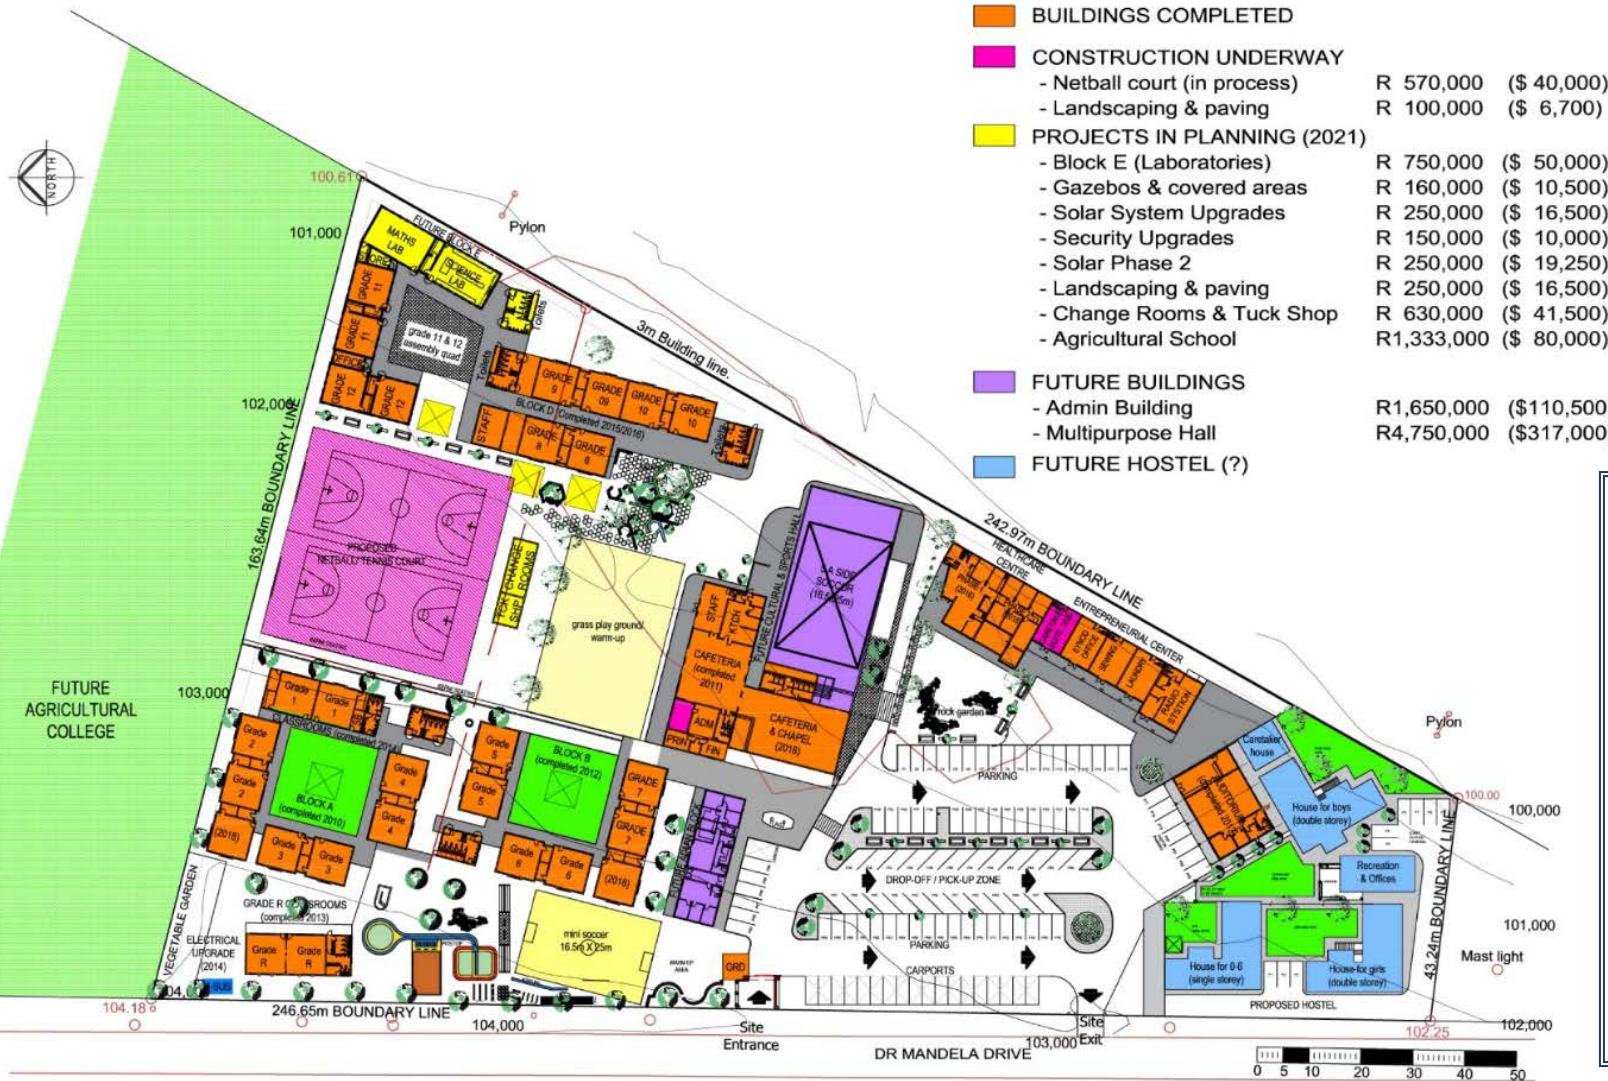

Our mission:

To bring people in Africa to a Christ-centered life through education, job creation, health programs, orphan care and housing.

St. Peter Christian College is a private K-12 school. Located in Mhluzi, Middelburg, South Africa, the school has grown from a lower grade school when it opened in 2011 by the nearby St. Peter Confessional Lutheran Church, to now preparing 600 students for university or post-education careers. COFA has played a major role in that development and is currently funding improvements and expansion of the school campus. This drawing shows the stages of construction and financial needs to complete planned projects.

SAINT PETER DEVELOPMENT FOUNDATION

Campus Development Plan - Erf 2008 Mhluzi South Africa
22 February 2021

DAVID HANNAY
Cell: +27-83-230-3616
5A Samora Machel St
Middelburg, 1050
South Africa

COPYRIGHT RESERVED